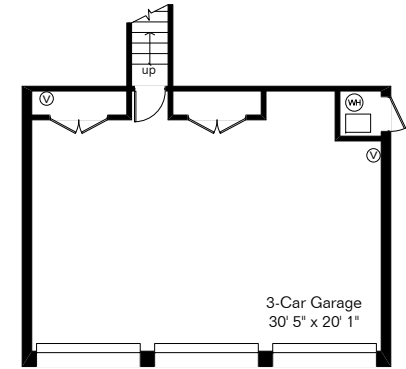

The square footages and room size information are deemed to be reliable but are not guaranteed and should be independently verified.

Main House

Lower Level

Guest House

Main House 4,279 Sq Ft
 Guest House 909 Sq Ft

 Total Living Area 5,188 Sq Ft
 Garage 760 Sq Ft

7001 E Eagle Point Pl

Site Visit March 2012

0 ft. 6 ft. 10 ft. 20 ft.

Copyright 2016 Floor Plans First! LLC
 All Rights Reserved.

www.FloorPlansFirst.com

Toll Free (877) 887-1500
 Voice (520) 881-1500
 Fax (520) 791-7701