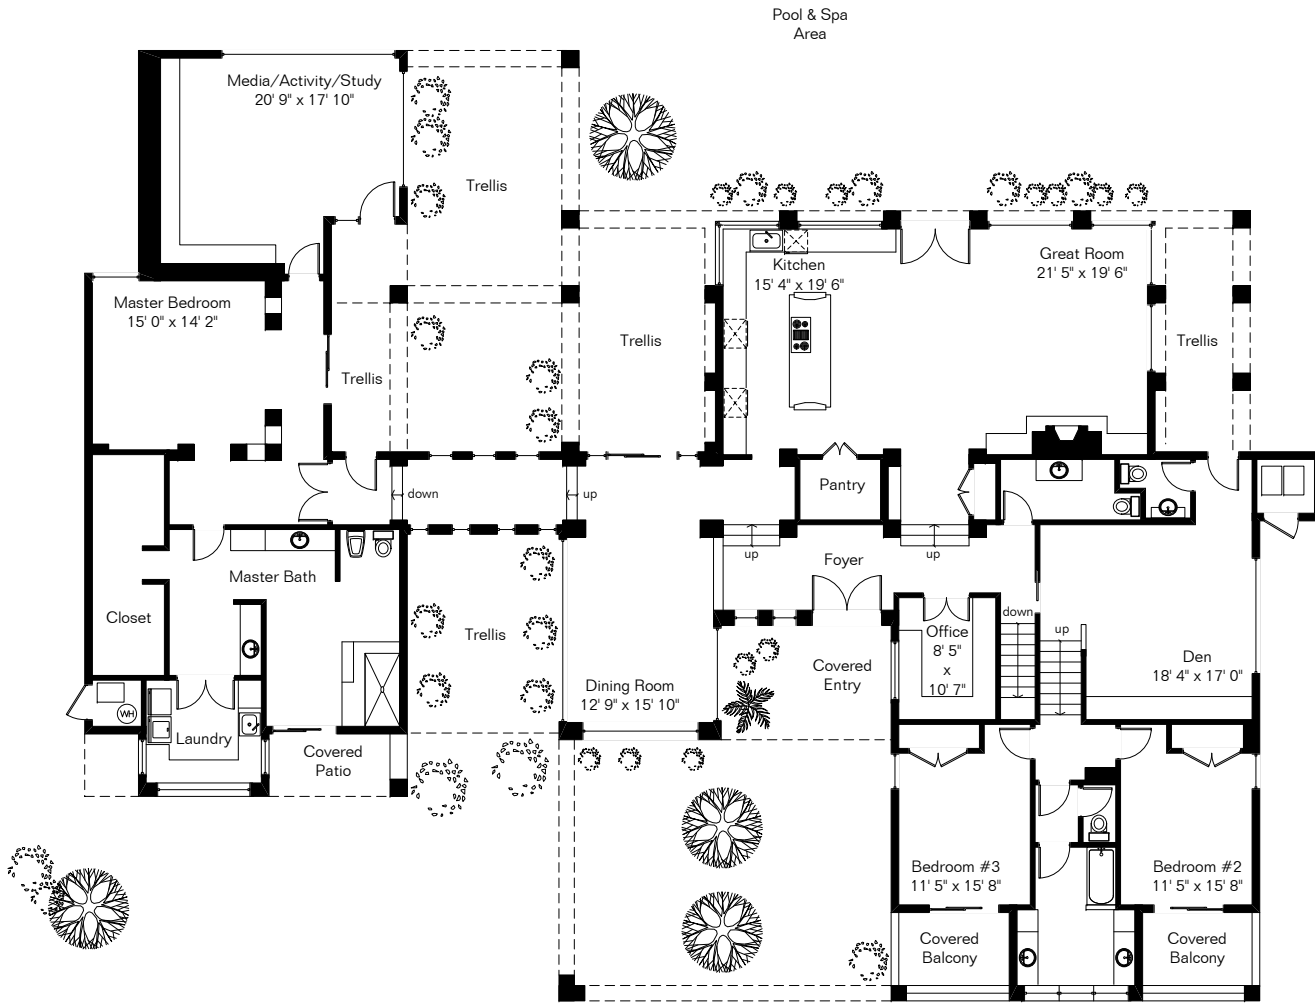

The square footages and room size information are deemed to be reliable but are not guaranteed and should be independently verified.

Main House

Lower Level

Guest House

Main House 4,279 Sq Ft
 Guest House 909 Sq Ft

 Total Living Area 5,188 Sq Ft
 Garage 760 Sq Ft

7001 E Eagle Point Pl

Site Visit March 2012

0 ft. 6 ft. 10 ft. 20 ft.

Copyright 2016 Floor Plans First! LLC
 All Rights Reserved.

www.FloorPlansFirst.com

Toll Free (877) 887-1500
 Voice (520) 881-1500
 Fax (520) 791-7701