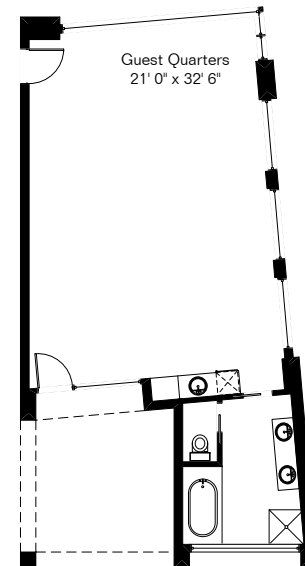

The square footages and room size information are deemed to be reliable but are not guaranteed and should be independently verified.

Main House

Lower Level

Guest House

Main House 4,279 Sq Ft
 Guest House 909 Sq Ft

 Total Living Area 5,188 Sq Ft
 Garage 760 Sq Ft

7001 E Eagle Point Pl

Site Visit March 2012

0 ft. 6 ft. 10 ft. 20 ft.

Copyright 2016 Floor Plans First! LLC
 All Rights Reserved.

www.FloorPlansFirst.com

Toll Free (877) 887-1500
 Voice (520) 881-1500
 Fax (520) 791-7701